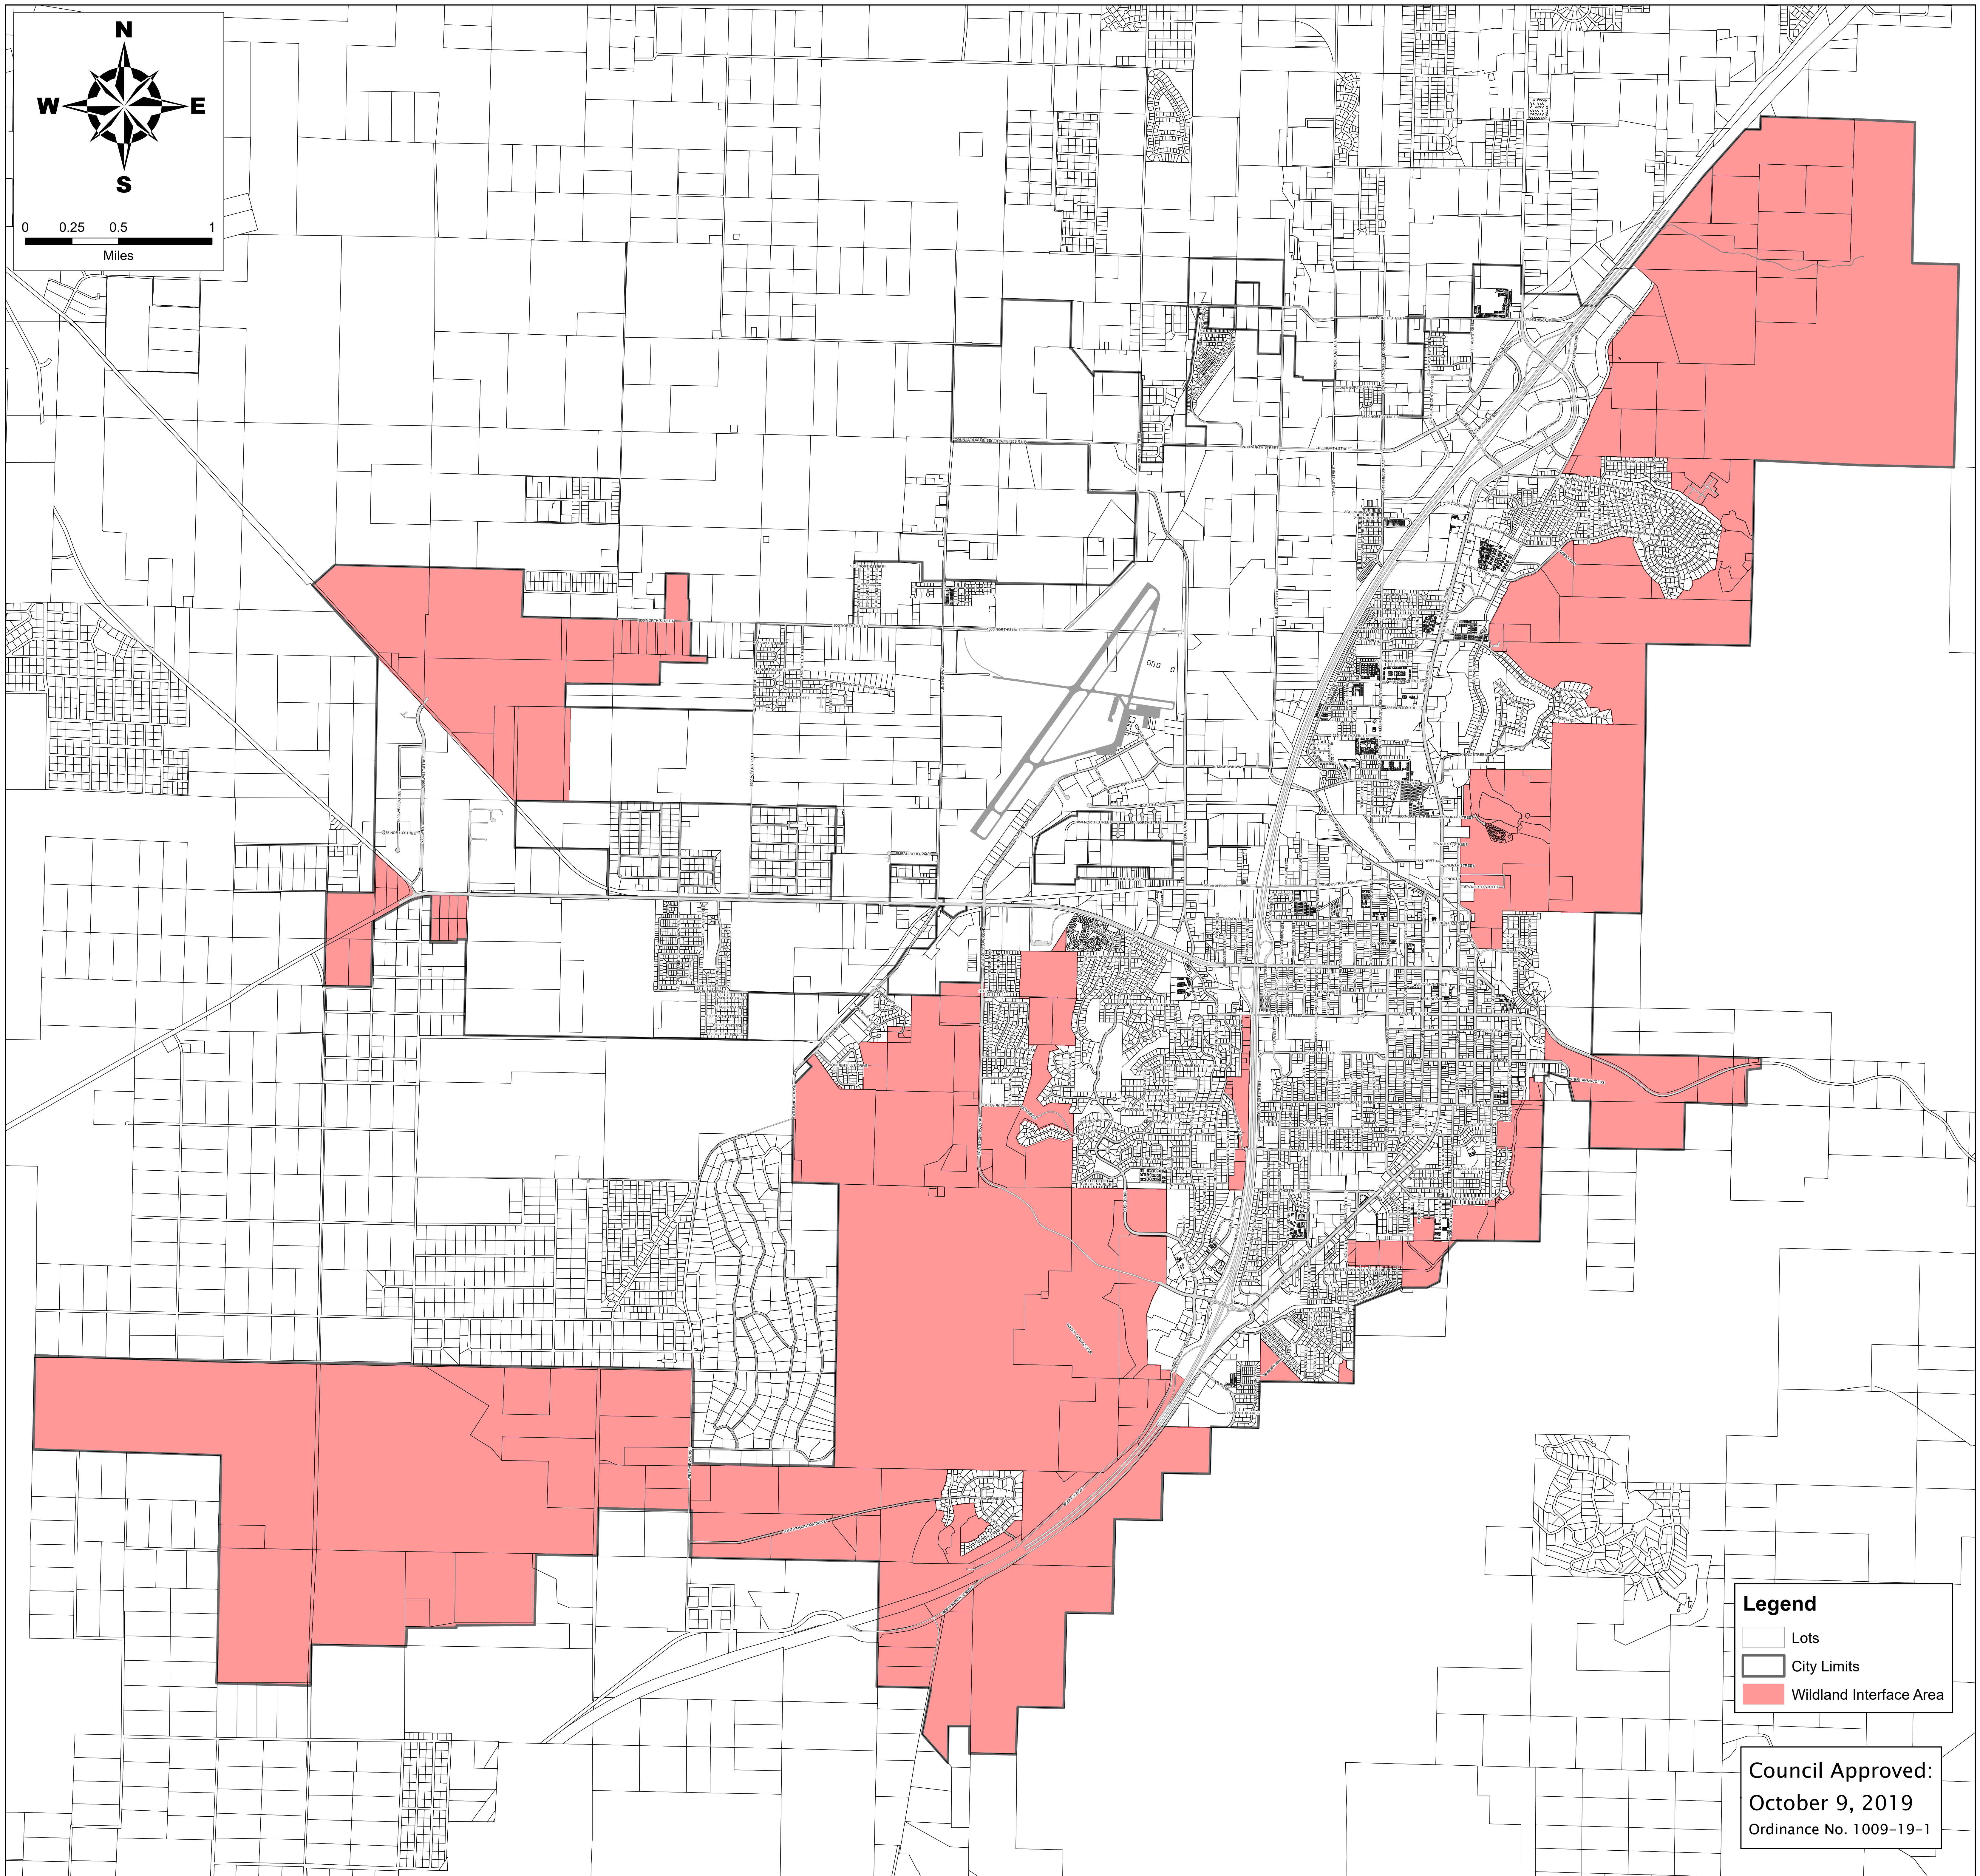

0 0.25 0.5 1
Miles

Legend

- Lots
- City Limits
- Wildland Interface Area

Council Approved:
October 9, 2019
Ordinance No. 1009-19-1